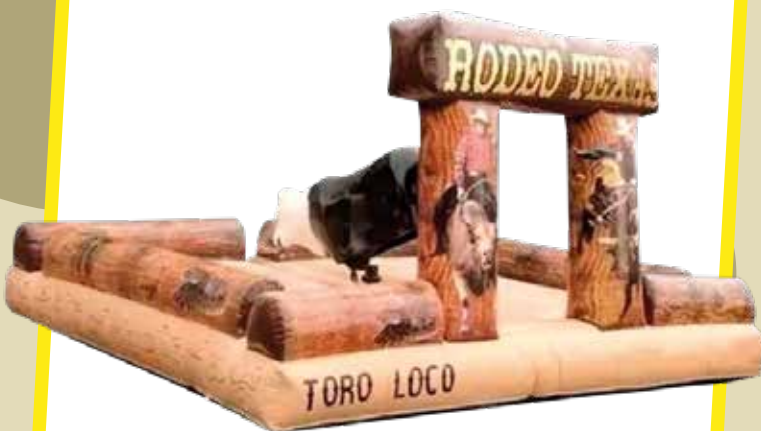

TORO MECANICO EXTRA GRANDE

4.5X4.5 MTS **\$85,000**

TORO MECANICO GRANDE

4.5X4.5 MTS **\$80,000**

TORO MECANICO MEDIANO

4.5X4.5 MTS **\$75,000**

TORITO INFLABLE MONTABLE

4X4 MTS **\$22,000**